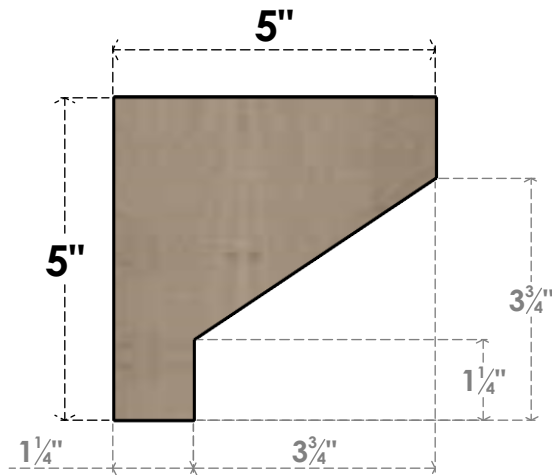

ITEM NUMBER: CORU05X05X05CLERCPR

5"W X 5"D X 5"H SERIES 1 WIDE CLEMMONS ROUGH CEDAR TIMBERTHANE
FAUX WOOD CORBEL, PRIMED

SIDE PROFILE

FRONT PROFILE

ISOMETRIC

EKENA MILLWORK
2300 WEST MAIN ST.
CLARKSVILLE, TX 75426
TOLL FREE: 866-607-0453
WWW.EKENAMILLWORK.COM

NOTES

1. INSTALLATION TO BE COMPLETED IN ACCORDANCE WITH MANUFACTURER'S SPECIFICATIONS.
2. DRAWING MAY NOT BE TO SCALE
3. THIS DRAWING IS INTENDED FOR DESIGN AND PLANNING PURPOSES ONLY.
4. ALL INFORMATION CONTAINED HEREIN WAS CURRENT AT THE TIME OF DEVELOPMENT BUT MUST BE REVIEWED AND APPROVED BY THE PRODUCT MANUFACTURER TO BE CONSIDERED ACCURATE.
5. TIMBERTHANE ARCHITECTURAL PRODUCTS ARE MADE FROM HIGH DENSITY URETHANE AND COME FACTORY PRIMED