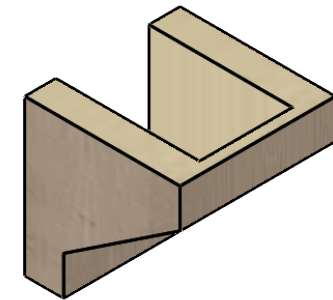

ITEM NUMBER: CORU05X05X05CLERCPR

5"W X 5"D X 5"H SERIES 1 WIDE CLEMMONS ROUGH CEDAR TIMBERTHANE
FAUX WOOD CORBEL, PRIMED

SIDE PROFILE

FRONT PROFILE

ISOMETRIC

EKENA MILLWORK
2300 WEST MAIN ST.
CLARKSVILLE, TX 75426
TOLL FREE: 866-607-0453
WWW.EKENAMILLWORK.COM