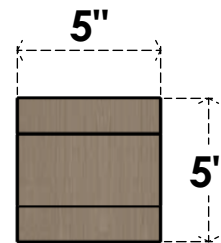

ITEM NUMBER: CORU05X05X05CLERCPR

5"W X 5"D X 5"H SERIES 1 WIDE CLEMMONS ROUGH CEDAR TIMBERTHANE
FAUX WOOD CORBEL, PRIMED

SIDE PROFILE

FRONT PROFILE

ISOMETRIC

EKENA MILLWORK
2300 WEST MAIN ST.
CLARKSVILLE, TX 75426
TOLL FREE: 866-607-0453
WWW.EKENAMILLWORK.COM

NOTES

1. INSTALLATION TO BE COMPLETED IN ACCORDANCE WITH MANUFACTURER'S SPECIFICATIONS.
2. DRAWING MAY NOT BE TO SCALE
3. THIS DRAWING IS INTENDED FOR DESIGN AND PLANNING PURPOSES ONLY.
4. ALL INFORMATION CONTAINED HEREIN WAS CURRENT AT THE TIME OF DEVELOPMENT BUT MUST BE REVIEWED AND APPROVED BY THE PRODUCT MANUFACTURER TO BE CONSIDERED ACCURATE.
5. TIMBERTHANE ARCHITECTURAL PRODUCTS ARE MADE FROM HIGH DENSITY URETHANE AND COME FACTORY PRIMED